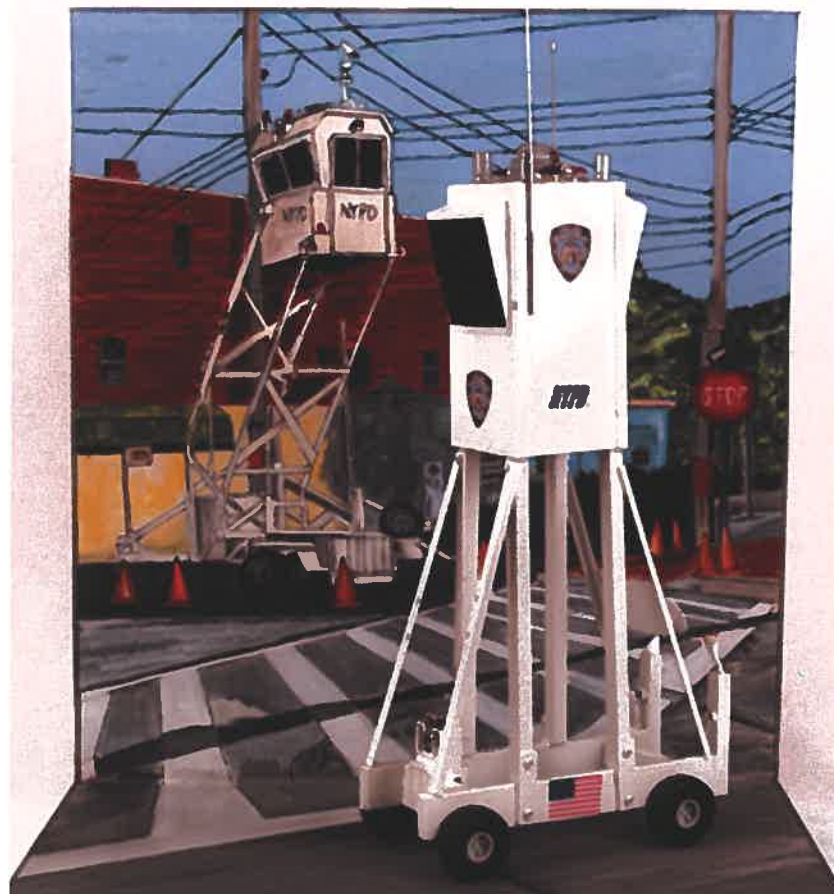

Artists Collaboration:

Harriet Lesser

Cleve Overton

"UNDER SURVEILLANCE"

PARISH GALLERY

2010

This exhibit is a collaborative series that echoes a cautionary message about the delicate balance between preserving personal freedom and ensuring what is considered "security". These two artists jointly present this collection of small sculpture/painting installations in an effort to draw attention to a pervasive threat to freedom and privacy.

Mr. Overton's installations and tower sculptures, with Ms. Lesser's images of the environments where these structures loom, are powerful representations of surveillance towers around the world. Visitors can also experience life-sized towers.